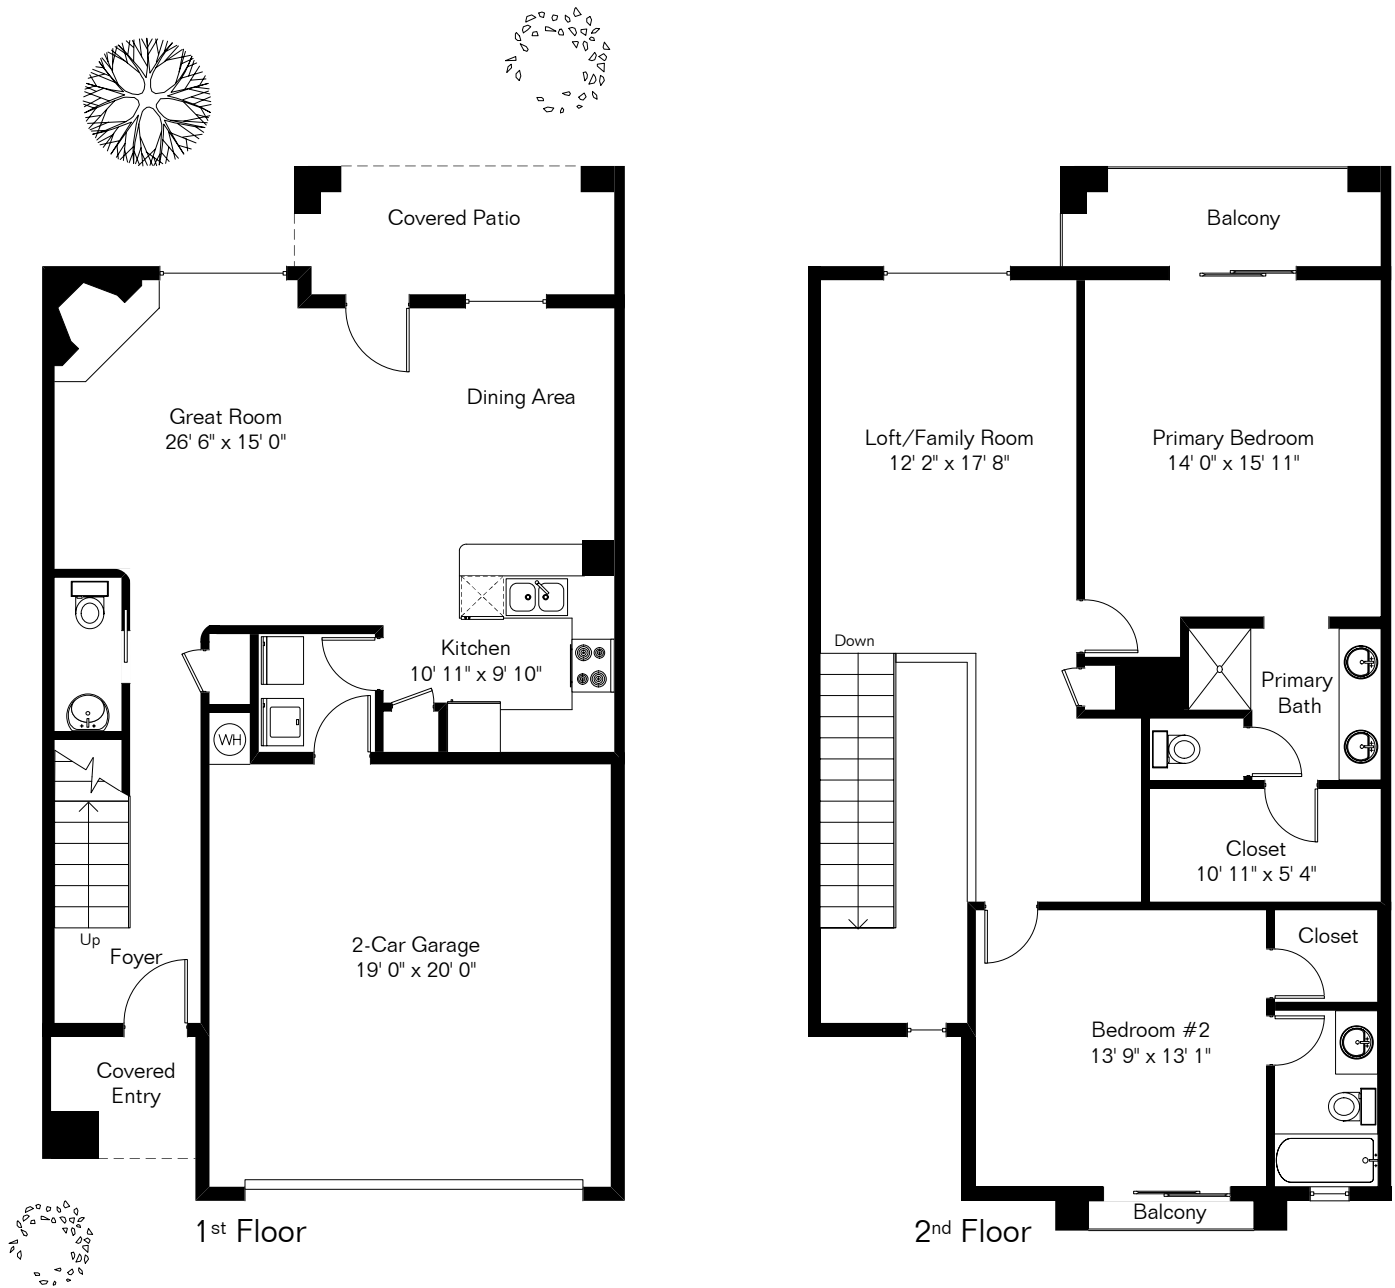

The square footages and room size information are deemed to be reliable but are not guaranteed and should be independently verified. This drawing is for marketing purposes only.

596 E Weckl Place

1st Floor 716 Sq Ft
 2nd Floor 1,073 Sq Ft
 Total Living Area 1,789 Sq Ft
 Garage 416 Sq Ft

Site Visit October 2022

Copyright 2022 Floor Plans First! LLC
 All Rights Reserved.

Floor Plans First! LLC
 See the Floor Plan First™

FloorPlansFirst.com™
 (520) 881-1500